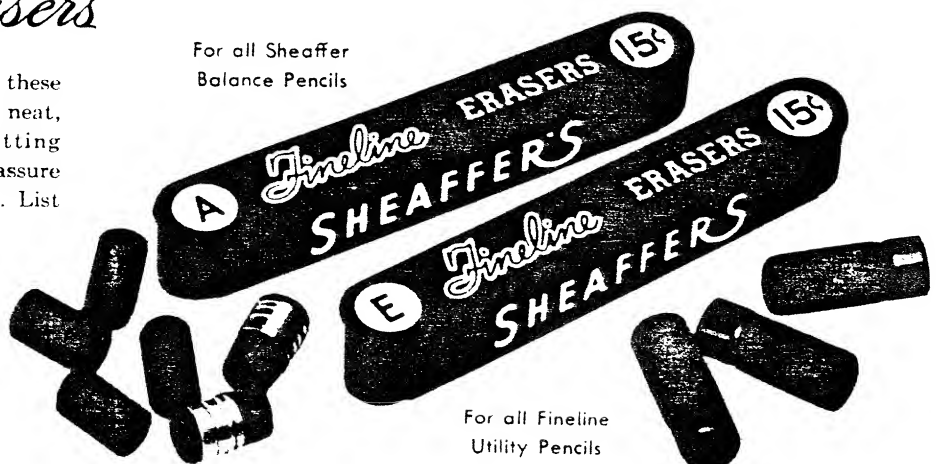

For all Fineline
Utility Pencils